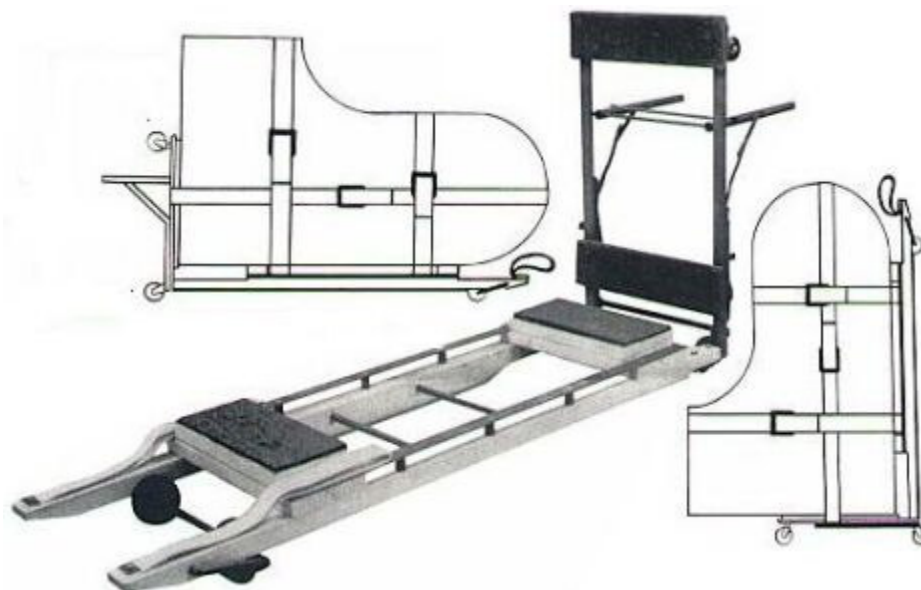

Buckeye style piano dollie

Specs

2000 LB CAPACITY