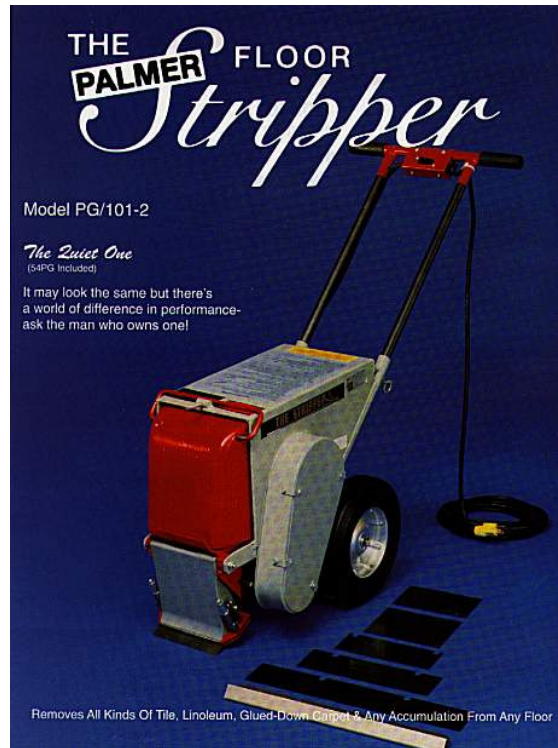

Tile stripper

Specs

Used to remove glued down carpet, linoleum, or VCT tile.
Simply raise the wheels slightly off the ground and lightly push
Comes with multiple blades